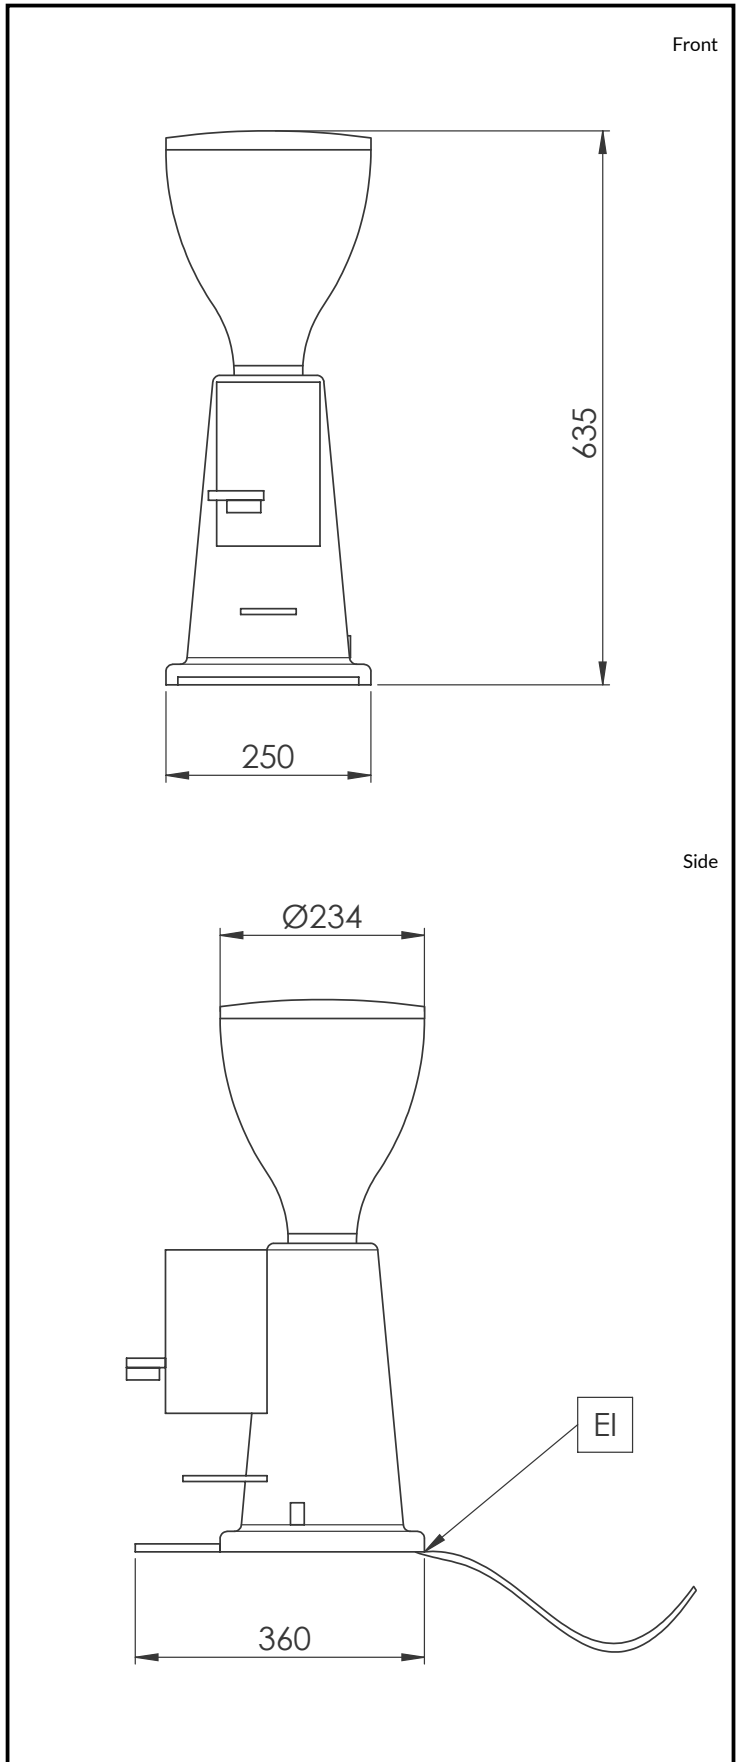

## Doser coffee grinder, flat burrs 75mm

**Ref: 602544**  
**(GRND700)**

Doser Coffee Grinder, flat, 75mm

GRND700

UNIC

### External dimensions,

Width: 250 mm

### External dimensions,

Depth: 360 mm

### External dimensions,

Height: 635 mm

Net weight: 15.5 kg

Shipping weight: 18 kg

Shipping height: 880 mm

Shipping width: 440 mm

Shipping depth: 510 mm

Shipping volume: 0.2 m<sup>3</sup>